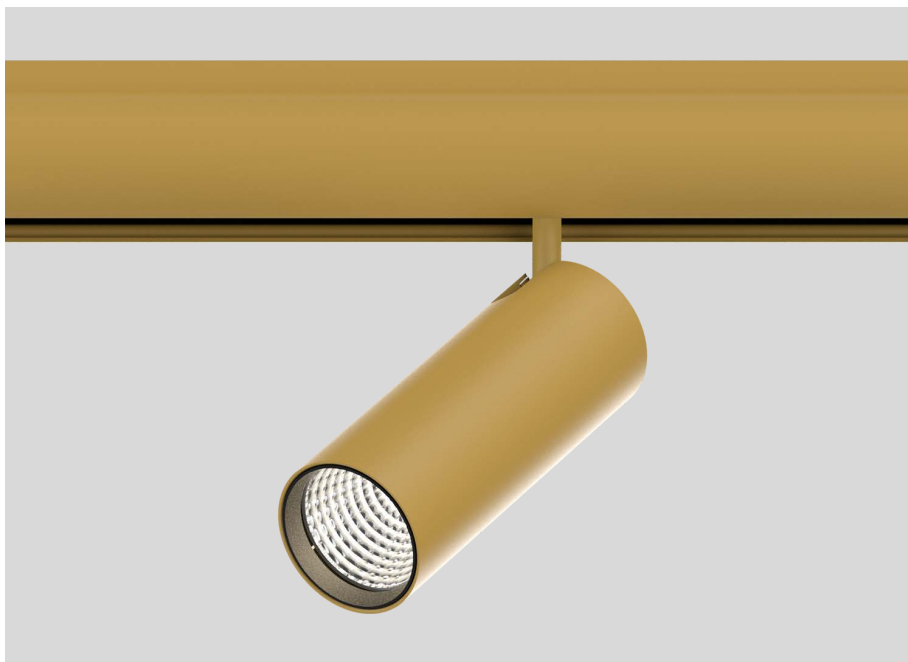

XAL

BO 55 basic track

GENERAL

Ceiling
Track
gold
IP20
1450 lm
Extended Configuration

LED

3000 K
CRI \geq 90
L90 / 50000 h
initial \leq 3 MacAdam

OPTICAL

Flood 38°
Medium 23°

PHYSICAL

diameter 55 mm
height 155 mm
0.45 kg
tilt max 90°
rotation 355°

ELECTRICAL

non DIM
21 W
69 lm/W
PC1 220-240V

Tracked spotlight in die-cast aluminium; adapter disappears in the channel; classic style in elegant design for discerning requirements; surface gold powder coated; for continuous lighting systems; 355° rotatable and 90° tiltable; converter integrated into spotlight head; passive cooling of the LEDs through improved heat sink geometry; with COB (Chip on Board) technology for maximum efficiency; no appearance of multiple shadows; light colour 3000 K; Binning initial \leq 3 MacAdam; CRI \geq 90; min. 90% of luminous flux after 50000 operating hours; energy efficient LEDs with high CRI; including high quality aluminium reflector with spherical reflector; high gloss anodised; neutral colour reflection through absolute freedom from interference colour; for brilliant object staging; precise radiation characteristic with 23° beam; in-stalled and exchanged without tools; optical attachment available as accessory; accessories are listed separately; degree of protection IP20; PC1 220-240V; incl. converter, non dimmable; extruded aluminium profile with 3 phase track